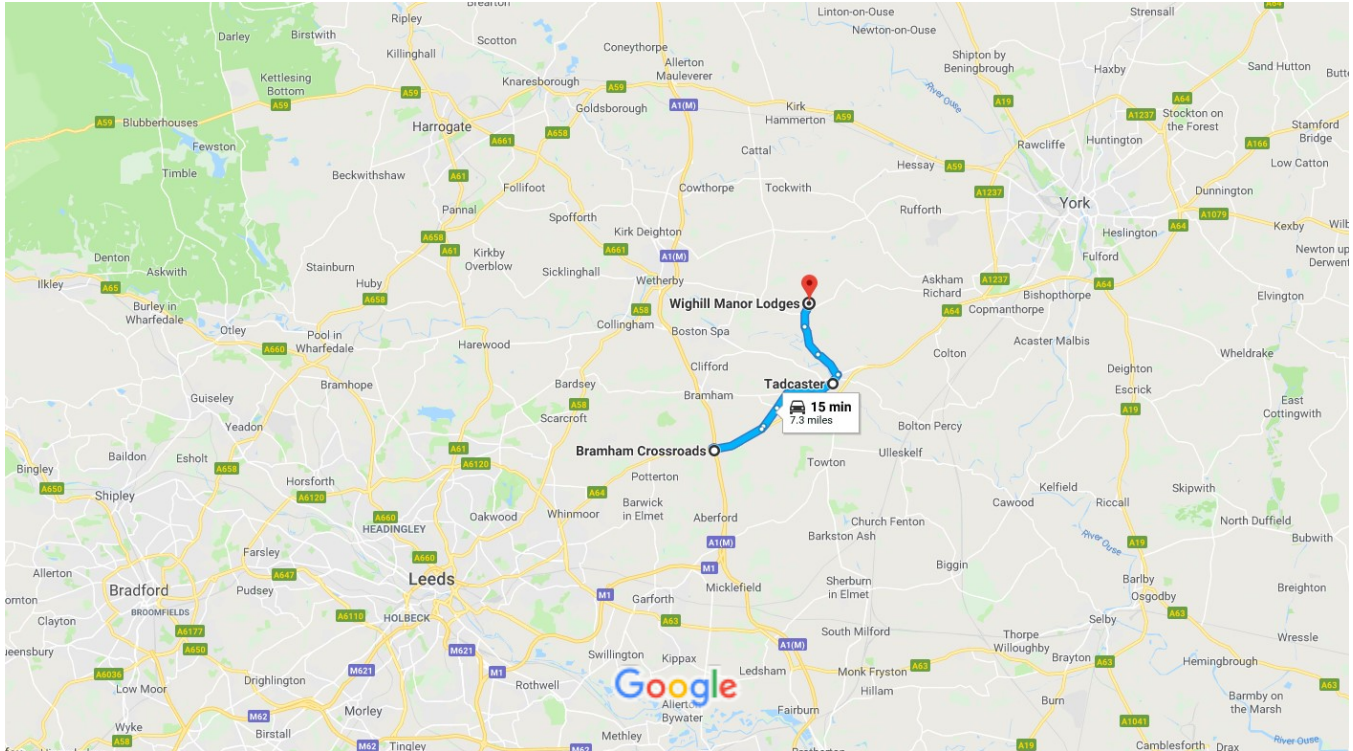

Bramham Crossroads, Tadcaster LS24 9NN Drive 7.3 miles, 15 min to Wighill Manor Lodges

Wighill Manor Lodges - LS24 8BT

Map data ©2018 Google 5 km

Bramham Crossroads

Tadcaster LS24 9NN

- ↑ 1. Head west on Bramham Crossroads towards Main St
0.2 mi
- 📍 2. Exit the roundabout onto A64
1.5 mi
- ↙ 3. Take the A659 exit towards Tadcaster
446 ft
- ↑ 4. Continue onto A659
0.7 mi
- ↑ 5. Continue onto A659
1.9 mi
- ➡ 6. Turn right onto New St
157 ft

8 min (4.4 mi)

Tadcaster

-  7. Head north-west on New St towards High St/A659
157 ft
-  8. Turn right onto Bridge St/A659
 Continue to follow A659
0.3 mi
-  9. Turn left onto Wighill Ln
0.9 mi
-  10. Continue onto Wighill Ln
0.9 mi
-  11. Continue onto Church Ln
0.7 mi
-  12. Turn left onto The Avenue
 Partial restricted-usage road
161 ft
-  13. Slight left
 Restricted-usage road
 Destination will be on the left
92 ft

7 min (2.8 mi)

Wighill Manor Lodges

Manor House Farm LS24 8BT

These directions are for planning purposes only. You may find that construction projects, traffic, weather, or other events may cause conditions to differ from the map results, and you should plan your route accordingly. You must obey all signs or notices regarding your route.