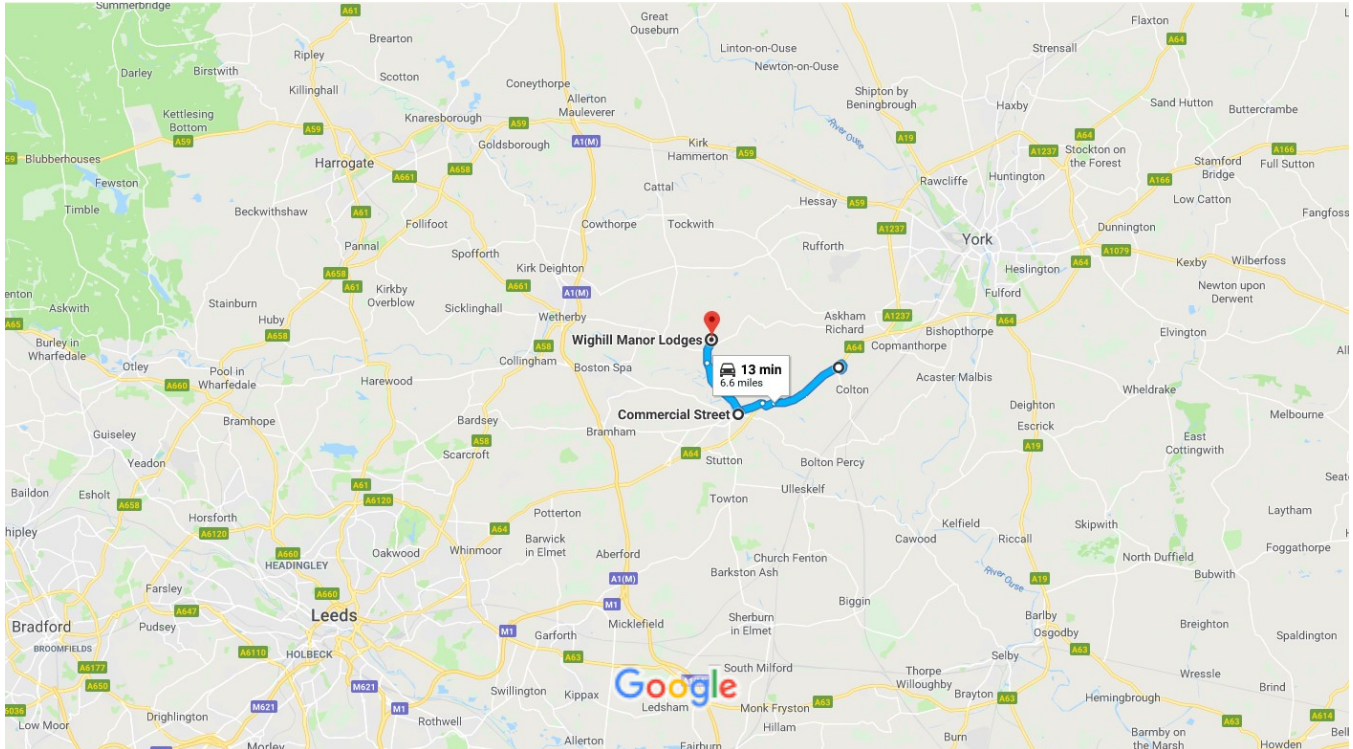

### Premier Inn York South West, York YO23 3PP to Wighill Manor Lodges

Drive 6.6 miles, 13 min

Wighill Manor Lodges - LS24 8BT

Map data ©2018 Google 5 km

### Premier Inn York South West

York YO23 3PP

↑ 1. Head south-east

154 ft

↶ 2. Turn left

210 ft

↷ 3. Turn right

0.1 mi

↶ 4. Turn left towards A64

0.3 mi

↷ 5. Slight left onto A64

2.3 mi

↷ 6. Take the A659 exit towards Tadcaster

0.4 mi

↑ 7. Continue onto A659

0.8 mi

## Commercial St

Tadcaster LS24 8AA

-  8. Head north on Commercial St/A659 towards Oxton Ln  

---

0.1 mi
-  9. Turn left onto Wighill Ln  

---

0.9 mi
-  10. Continue onto Wighill Ln  

---